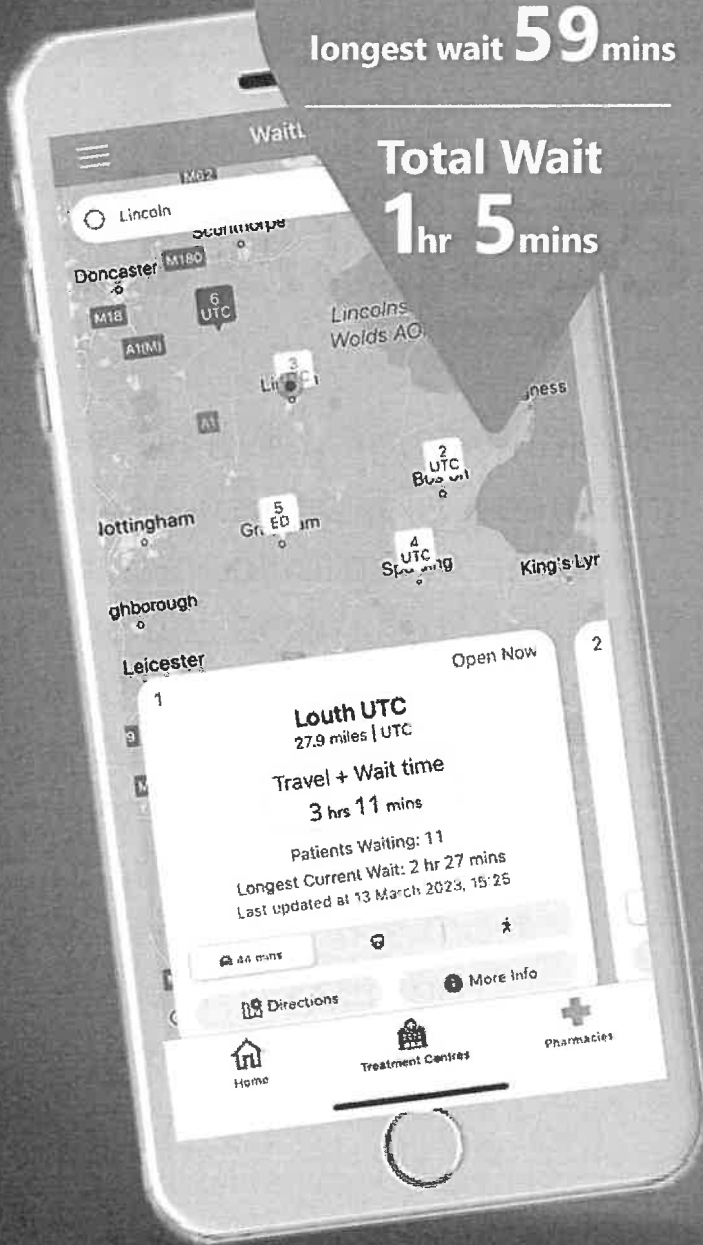

WAITLESS

**Avoid long wait times
when you need
urgent care**

16 mins travel
11 patients waiting

longest wait **59** mins

Total Wait
1 hr 5 mins

WaitLess

The WaitLess app combines travel, waiting and treatment times at all urgent care facilities across Lincolnshire, to give patients the most accurate picture of how long they may spend at each location, allowing them to decide on the most appropriate setting to attend.

Don't wait.
Download **WaitLess** now.